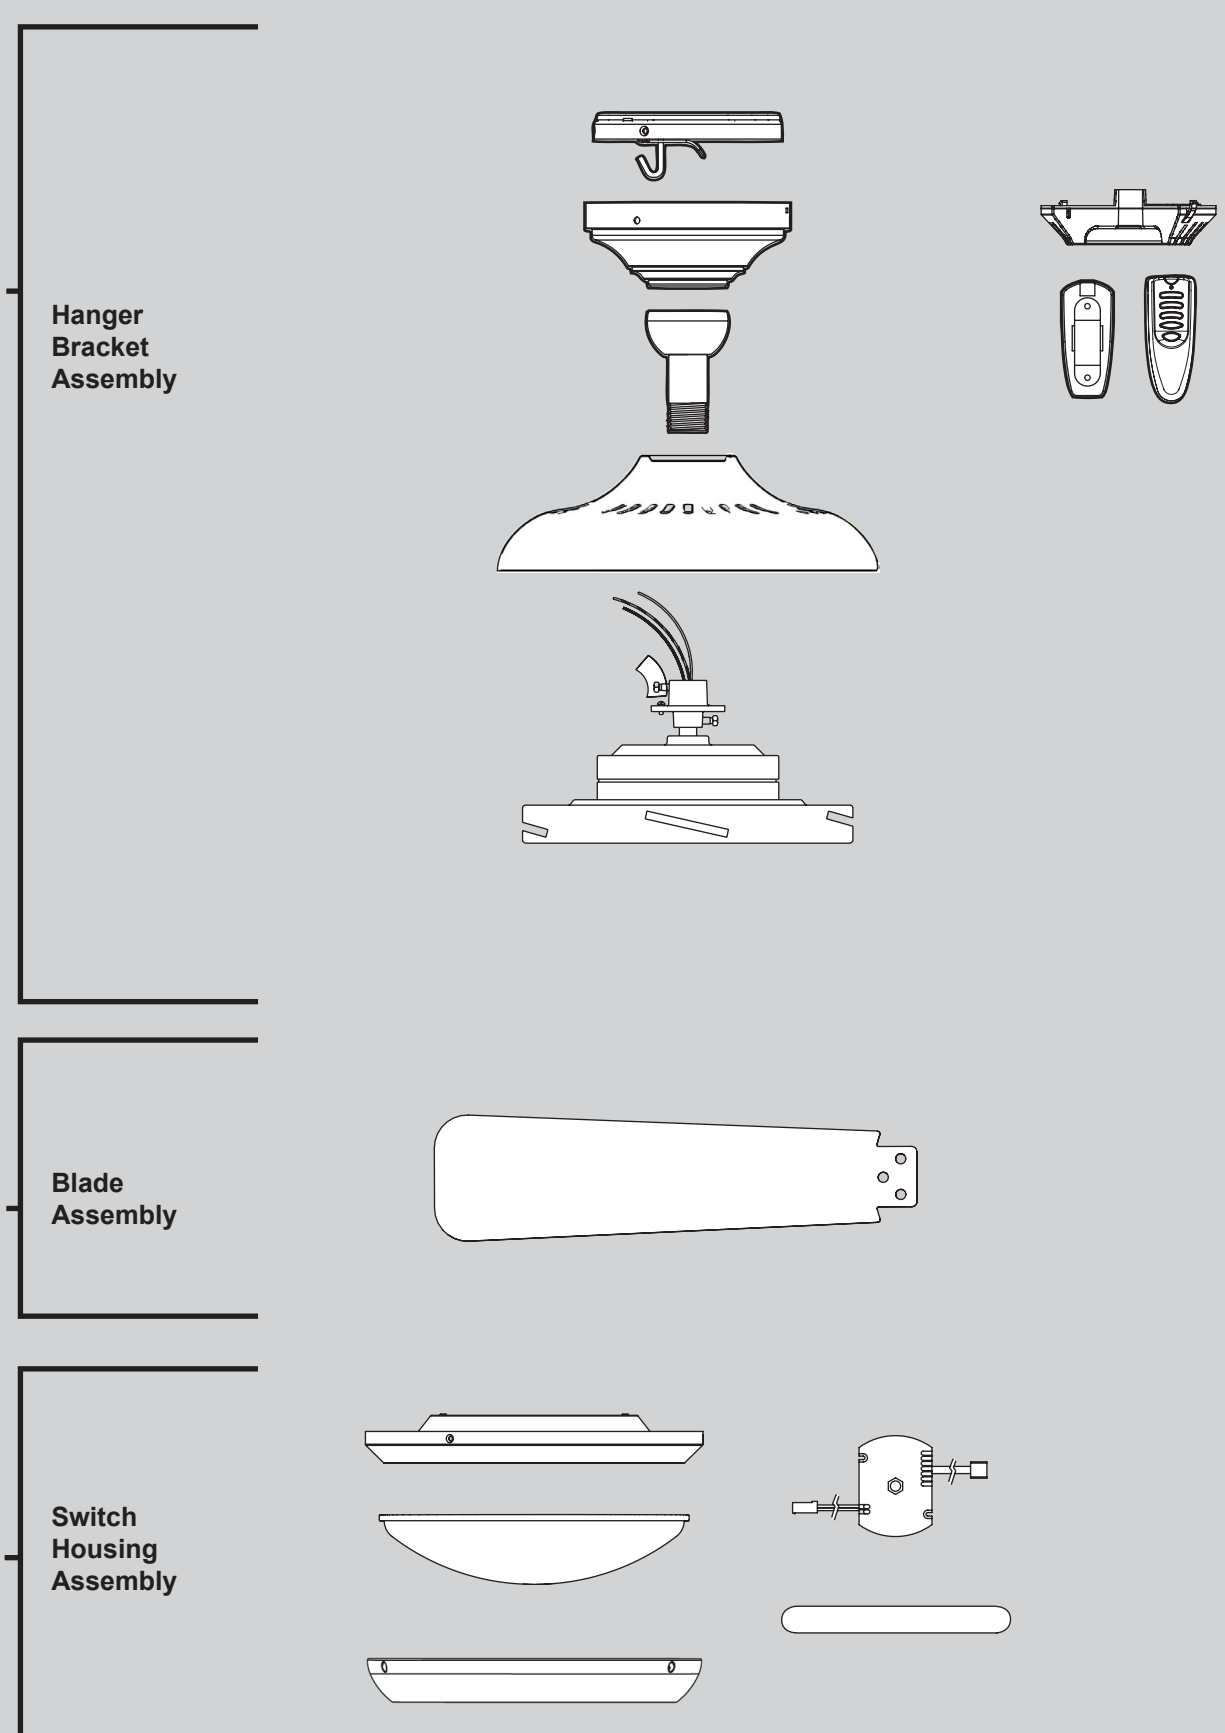

Fan Parts

(Not Drawn to Scale)